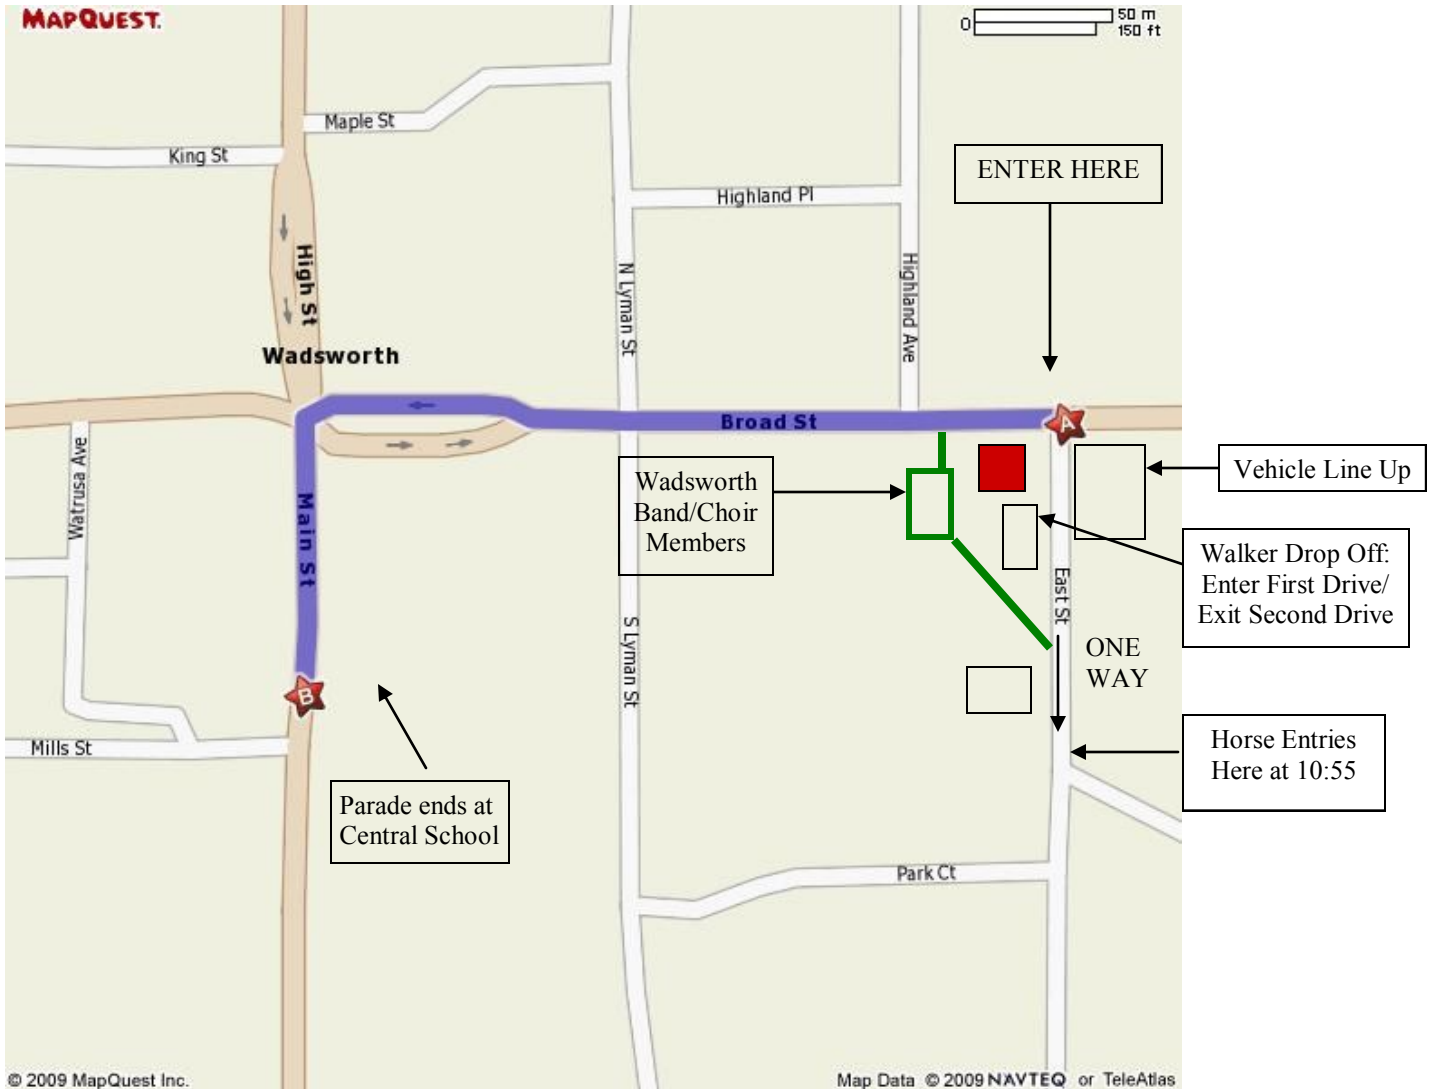

Holiday Parade Route

2014

DRIVING DIRECTIONS:

Enter East St. off Broad St.

- * Vehicles turn left into parking lot
- * Walkers turn right into parking lot
- * Band/Choir turn right at 3rd entrance

KEY	
	Methodist Church
	Band/Choirs: Enter off East St
	East St. One Way Only South From 10:00 to 11:30 a.m.
	Parade Route: Closed 10:55 am to 11:45